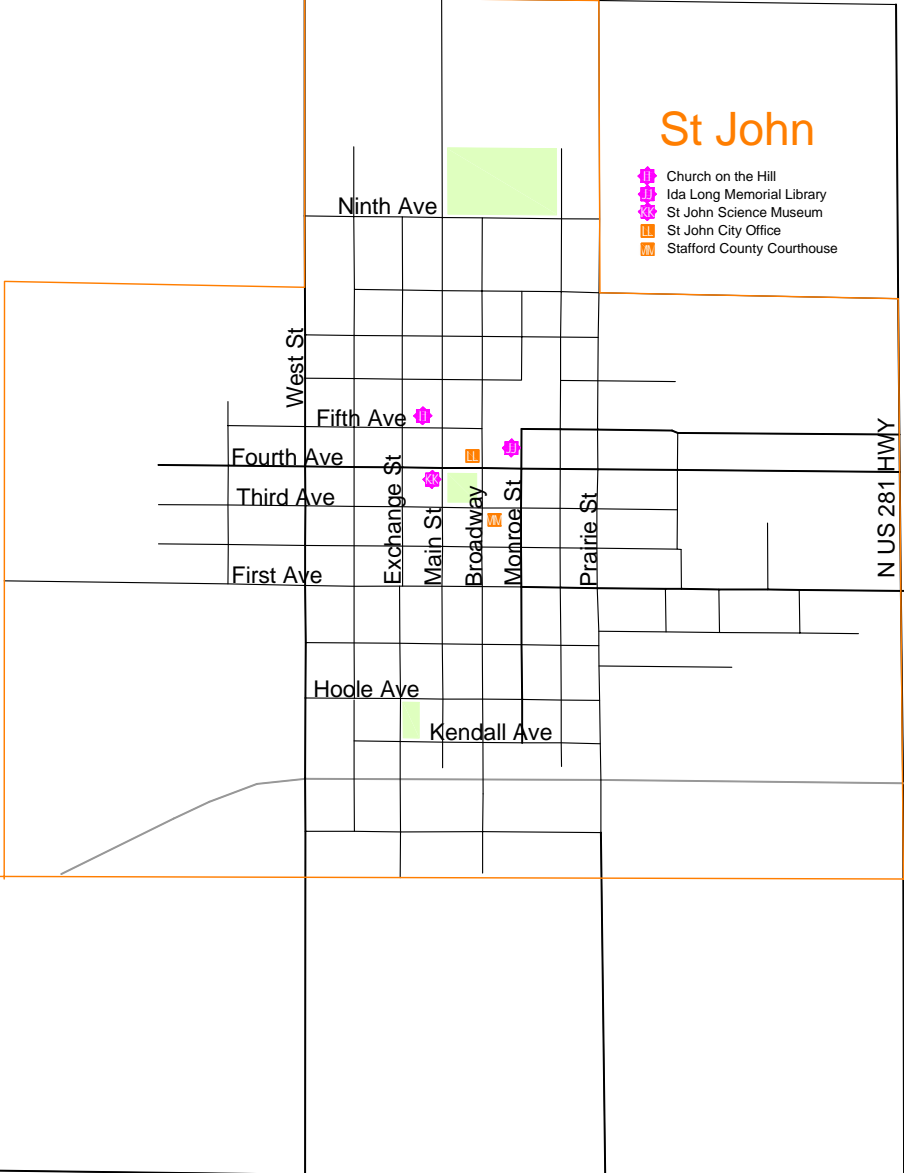

St John

-  Church on the Hill
-  Ida Long Memorial Library
-  St John Science Museum
-  St John City Office
-  Stafford County Courthouse

Kansas Wetlands & Wildlife Scenic Byway

Natural Sites

Points of Interest

Government

Parks