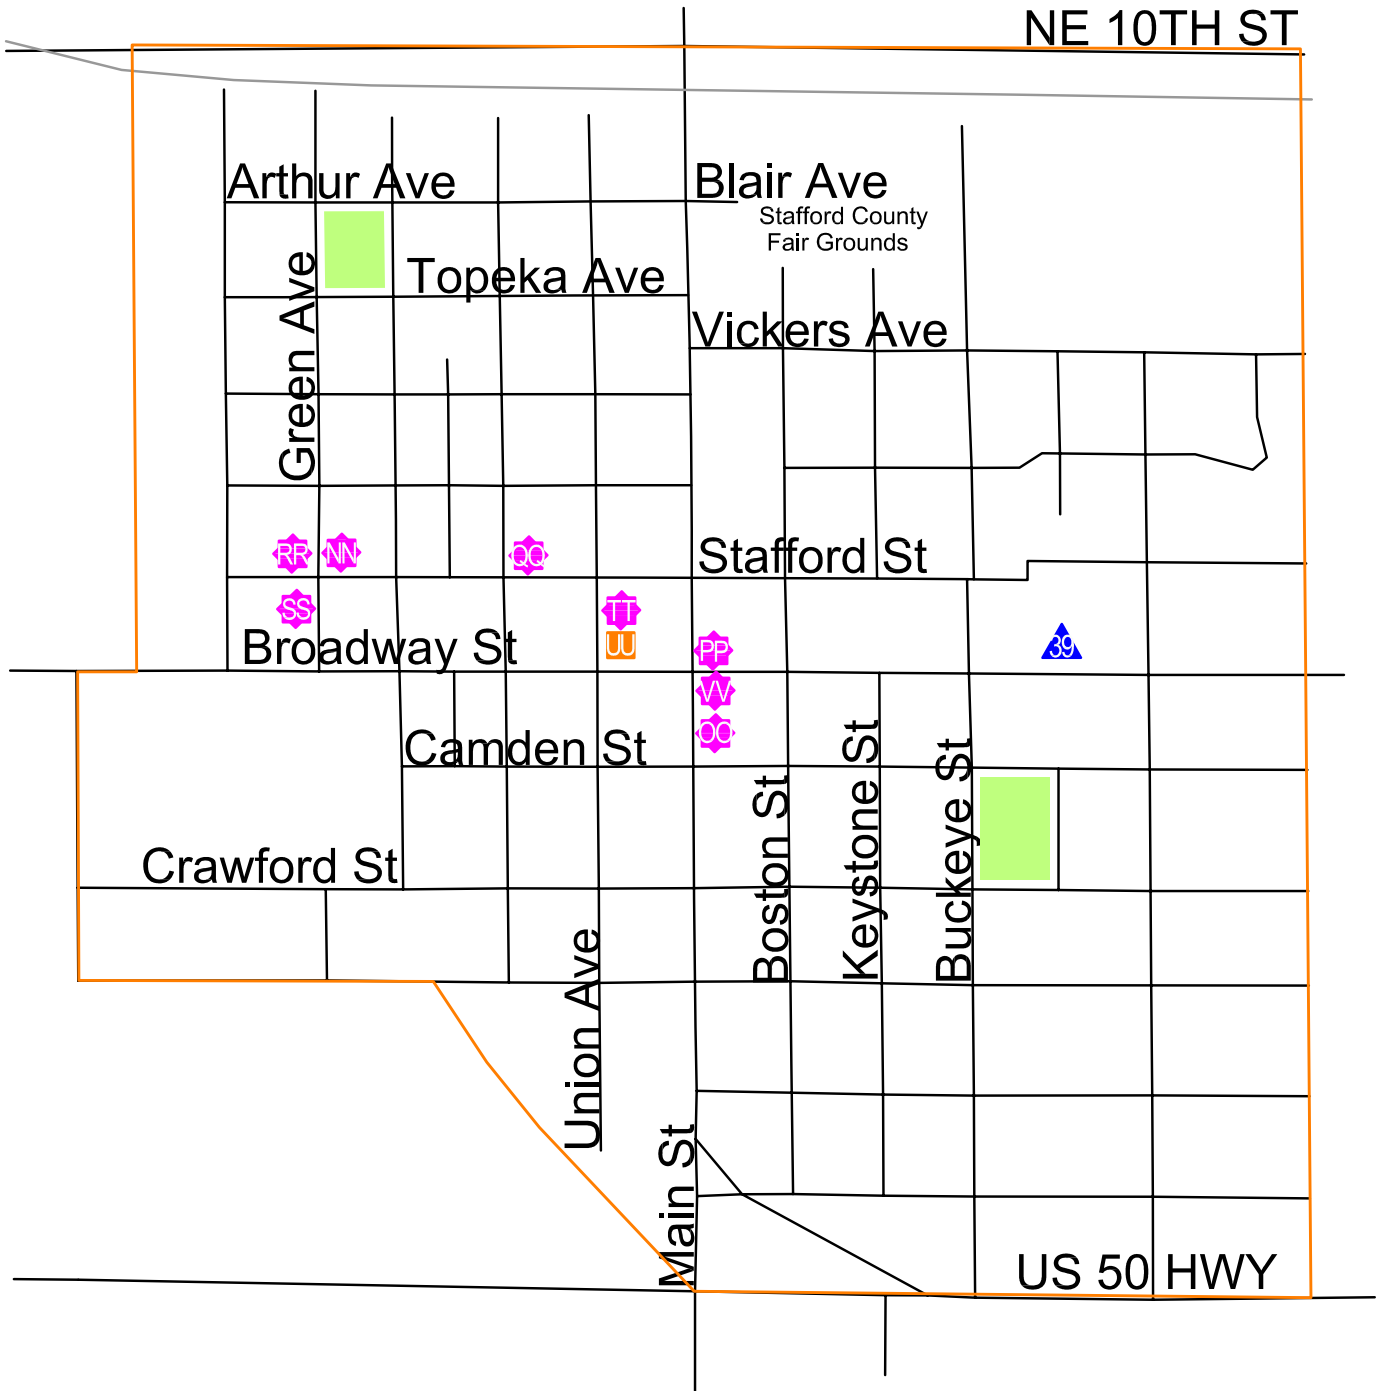

# Stafford

- Outdoor Wildlife Learning Site
- Henderson House B & B National Historic Site
- Ritz Theatre
- Stafford County Historical Society
- First United Methodist Church National Historic Site
- Spickard House B & B National Historic Site
- Covenanter Church National Historic Site
- Stafford Nora E. Larabee Memorial Library
- Former Farmers National Bank National Historic Site
- Stafford City Office

## Kansas Wetlands & Wildlife National Scenic Byway

Natural Sites Points of Interest Government Parks